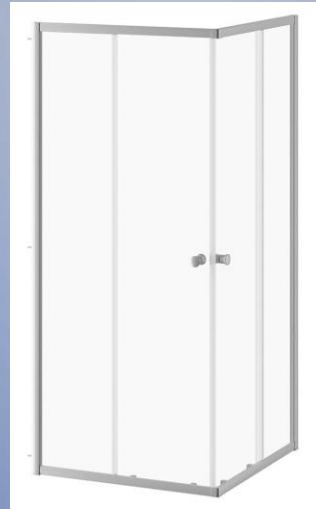

The background is a smooth blue gradient, darker at the top and bottom. It is decorated with several realistic water droplets of various sizes, some with highlights and shadows, scattered across the corners and bottom edge.

Porte de douche

Porte de douche

Maax
SILOUHETTE
Néo-angle 38" x 38"

Fleurco
APOLLO
72"

Fleurco
LATITUDE noire
36" x 48"

36" x 60"

Porte de douche 36'' x 36''

Maax
RADIA
36'' x 36''

Kalia
KONTACT
36'' x 36''

Oceania
AGAYA noire
36'' x 36''

Porte de douche 36"

Maax
PIVOLOCK
36"

Maax
REVEAL 71
36"

Oceania
AGAYA noire
36"

Maax
MODANO
36"

Porte de douche (suite)

Porte de douche (suite)

Kalia
KONCEPT
48"

60"

Kalia
KONCEPT
36" x 48"

36" x 60"