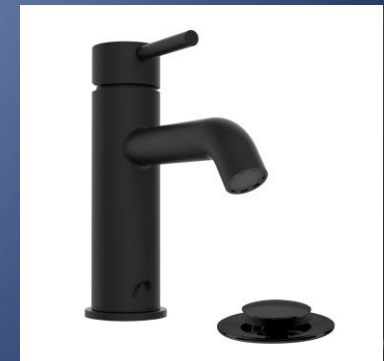

The background is a solid blue gradient with several realistic water droplets of various sizes scattered across the surface, primarily concentrated in the top-left and bottom-right corners.

Robinet de lavabo

Robinet de lavabo

Bélanger
QUICK 63DC

Bélanger
QUICK 22DC

Robinet de lavabo (suite)

Bélanger
KARA 22CP

Bélanger
AXO 22CP

Bélanger
SOURCE 22CP

Bélanger
KARA 22MB

Bélanger
AXO 22MB2

Bélanger
SOURCE 22MB2

Robinet de lavabo (suite)

Riobel EVER
EV01C

Riobel CONIK
COS01C

Riobel QUADRIK
QAS01C

Riobel EVER
EV01BK

Riobel CONIK
COS01BK