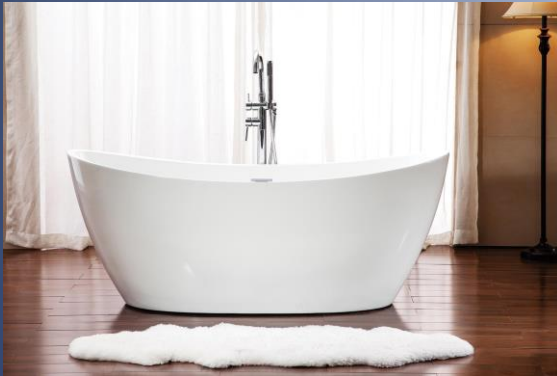

**Bain**

# Bain

Maax EXHIBIT podium  
32" x 60"

Maax EXHIBIT 32x60  
avec bride de carrelage

Maax EXHIBIT  
avec tablier  
32" x 60"  
30" x 60"

The background is a solid blue gradient. In the top-left and bottom-right corners, there are several realistic water droplets of various sizes, some overlapping, with highlights and shadows that give them a three-dimensional appearance.

# Bain autoportant (suite)

Neptune PARIS  
32" x 66"

Neptune BERLIN  
32" x 60"  
32" x 66"

Neptune PRAGUE  
32" x 60"  
32" x 66"

Neptune NICE  
32" x 66"

Neptune AMETYS  
32" x 60"  
32" x 66"

# Bain autoportant (suite)

Neptune FLORENCE

32" x 60"

32" x 66"

Neptune LONDON

30" x 60"

30" x 66"

Neptune LAUZANNE