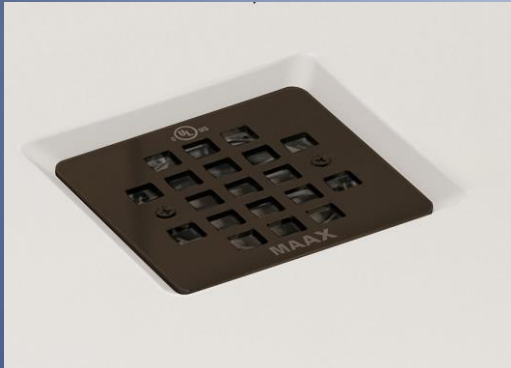

The background is a dark blue gradient with several realistic water droplets of various sizes scattered in the corners. The droplets have highlights and shadows, giving them a three-dimensional appearance.

Accessoire de douche

Niche de douche

Niche Nautika 12" x 24"
Inox
Noire

Niche Nautika 12" x 12"
Inox
Noire

Drain de douche

Grille noire pour
Base de douche
Maax B3X

Drain linéaire Zitta
30''