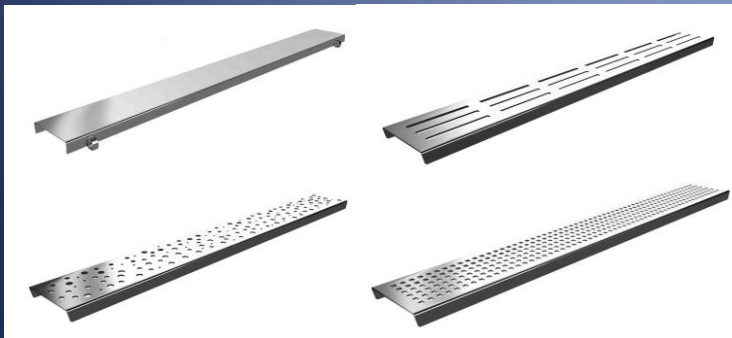

The background is a dark blue gradient with several realistic water droplets of various sizes scattered in the corners. The droplets have highlights and shadows, giving them a three-dimensional appearance.

Accessoire de douche

Niche de douche

Niche Nautika 12" x 24"
Inox
Noire

Niche Nautika 12" x 12"
Inox
Noire

Drain de douche

Grille noire pour
Base de douche
Maax B3X

Drain linéaire Zitta
30''